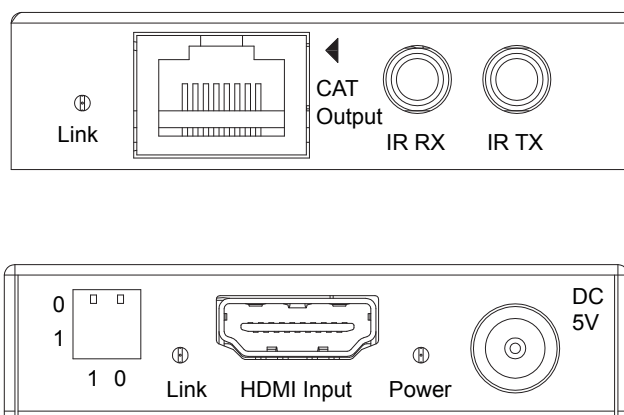

# EX40B-KIT

Slim Line HDMI Extender Set - 40m @ 1080p (1080i up to 50m) & Bi-directional IR

## Description

Our Slim-Line EX40B-KIT HDMI™ extender set offers HDMI distribution over a single CAT cable at outstanding value. The product delivers HDMI & Bi-directional IR up to lengths of 40m @ 1080p and 50m @ 1080i.

## Specifications

Extends HDMI up to a distances of 40m over a single CAT cable (1080i up to 50m)

Supports video resolutions including VGA-WUXGA and 480i-1080p

Supports Bi-directional IR from all input and output locations